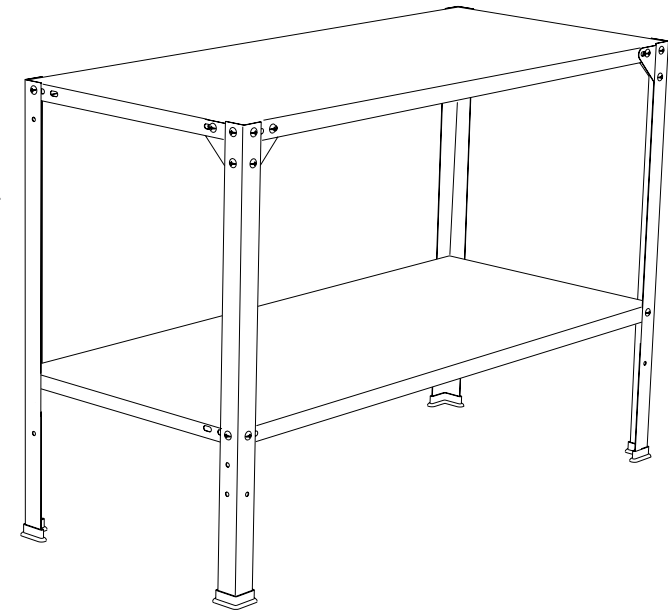

Assembly Instructions

Steel Work Bench

Approx. Dim.

114L x 50W x 80H cm / 45"L x 19.6"W x 31.5"H

After Sale Service

Email: customer.service@palram.com

USA 877-627-8476
Canada 1 800-866-5749

England 01302-380775
Germany 0180-522-8778