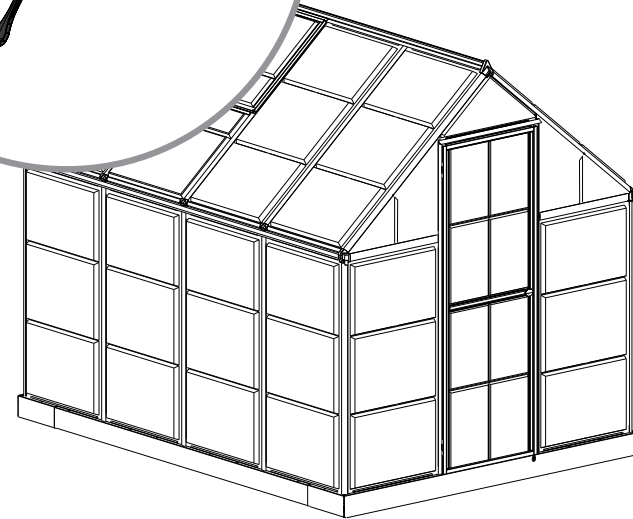

Vent Kit

For Clear & Twin-wall Glazing Greenhouses

Mythos - Twin Wall

Harmony / Hybrid - Clear

AFTER SALE SERVICE

palramapplications.com/after-sales-service

LOCATIONS		
USA	customer.service@palram.com	877-627-8476
England	customer.serviceUK@palram.com	01302-380775
France	customer.serviceFR@palram.com	0169-791-094
Germany	customer.serviceDE@palram.com	0180-522-8778
International	customer.service@palram.com	+972 4-848-6816